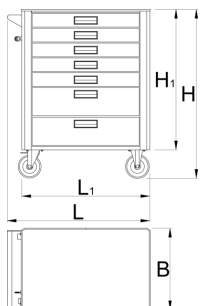

- 7 ladica: 5 s dim. 565x365x70mm, 2 s dim. 565x365x150mm
- basic dimensions with handle and casters L 780 x W 440 x H 923mm
- Ukupni volumen ladica: 133 L
- Ladice kompatibilne sa SOS alatima 1/3, 2/3, 3/3

Prednosti:

- full extension drawers with soft closing mechanism
- ergonomic handle for easy opening of drawer
- drawer fronts can be customized with graphic design as separate order
- improved colour durability

Why Choose Unior:

- Unior is a renowned name in the tool industry, synonymous with quality and reliability. With century of experience, Unior products are trusted by professionals worldwide for their superior performance and innovative design.

Barcode	L	B	H	L1	H1	Icon
629589	780	440	923	700	768	53600

* Slike proizvoda su simbolične. Sve dimenzije su u mm, masa je u g.

upotreba (pictures)