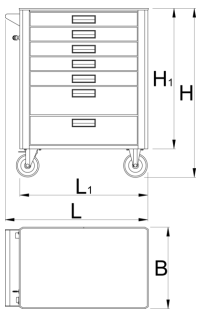

Tool carriage Euromotion

940EM1

Profiles

Product features

- material: premium PLUS sheet metal
- central locking system with a lock and folding key
- lock with key included also foam keyring
- oil and acid resistant casters of a diameter of 125mm, one with brake, which blocks spinning and swiveling of the caster

- wide range of accessories
- blind nuts for fixing accessories are mounted on the carriage.
- coated with eco colour of Qualicoat quality standard
- static load capacity of carriage without casters: 1600kg
- dynamic load capacity of carriages: 500 kg
- maximum capacity of each drawer: 45kg
- 7 drawers (5x L 563 x W 365 x H 70mm, 2x L 563 x W 365 x H 150mm)
- basic dimensions with handle and casters L 780 x W 440 x H 923mm
- total volume of drawers: 133 litres
- drawers compatible with SOS tool trays 1/3, 2/3, 3/3

| | | | | | | |
|--|----------|----------|----------|-----------|-----------|---|
|  | L | B | H | L1 | H1 |  |
| 629589 | 780 | 440 | 923 | 700 | 768 | 53600 |

* Images of products are symbolic. All dimensions are in mm, and weight in grams. All listed dimensions may vary in tolerance.