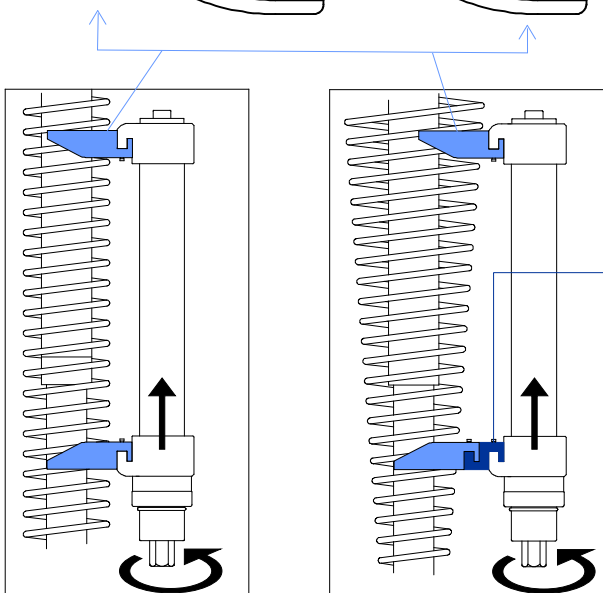

SUSPENSION COMPRESSOR FOR SHOCK ABSORBER SPRINGS

 **UNIOR**[®]
Art. 2051

Use range: **80÷115 mm**

Use range: **110÷150 mm**

Use range: **140÷195 mm**

21 mm

www.uniortools.com